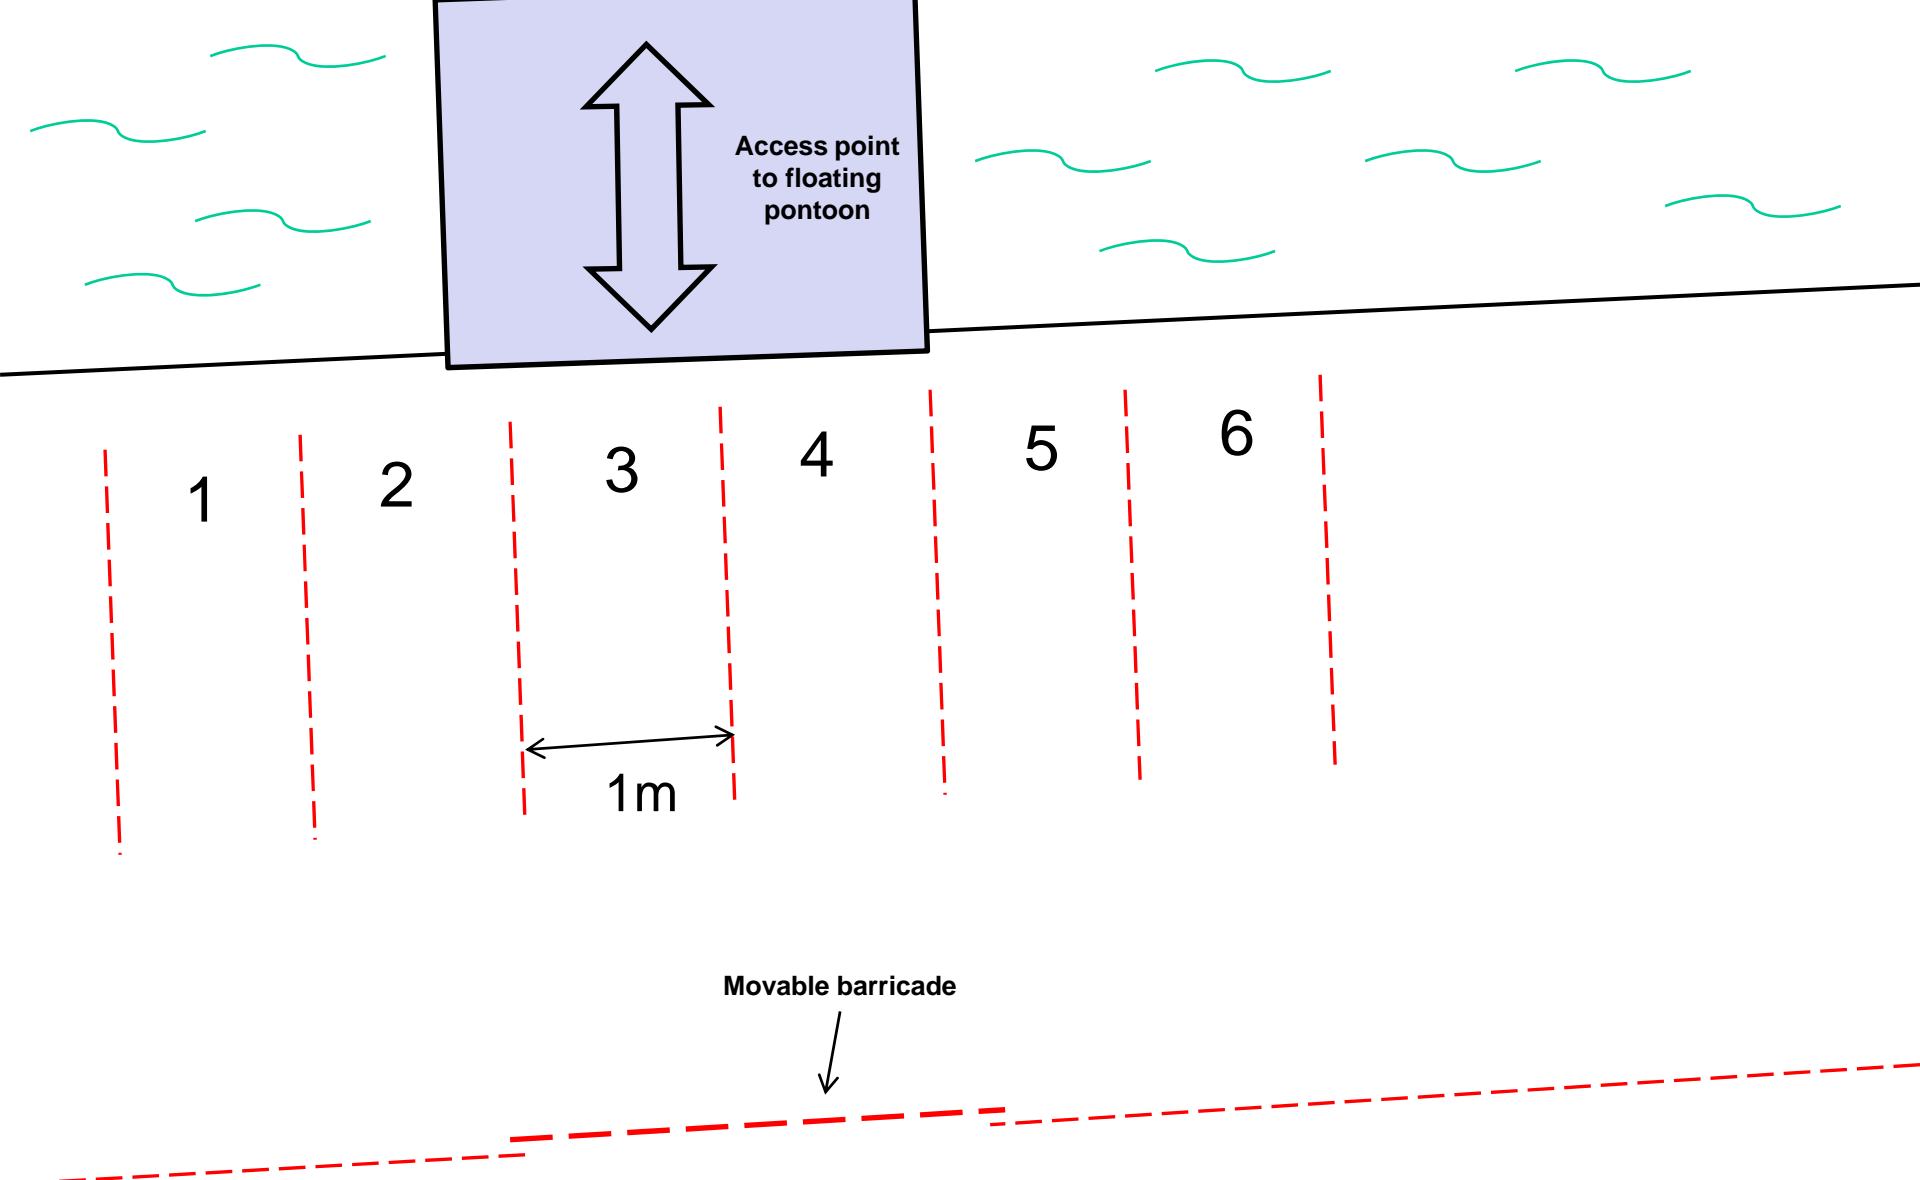

Marina Barrage

Singapore International Water Festival (20 & 21 June),
 9th National Schools' Dragon Boat Championships 2009 (26 June) &
 Singapore Dragon Boat Festival 2009 (27 & 28 June) Site Layout Plan

Barricade Plan at Point A (27 & 28 June)

Barricade Plan at Point B and C (27 & 28 June)