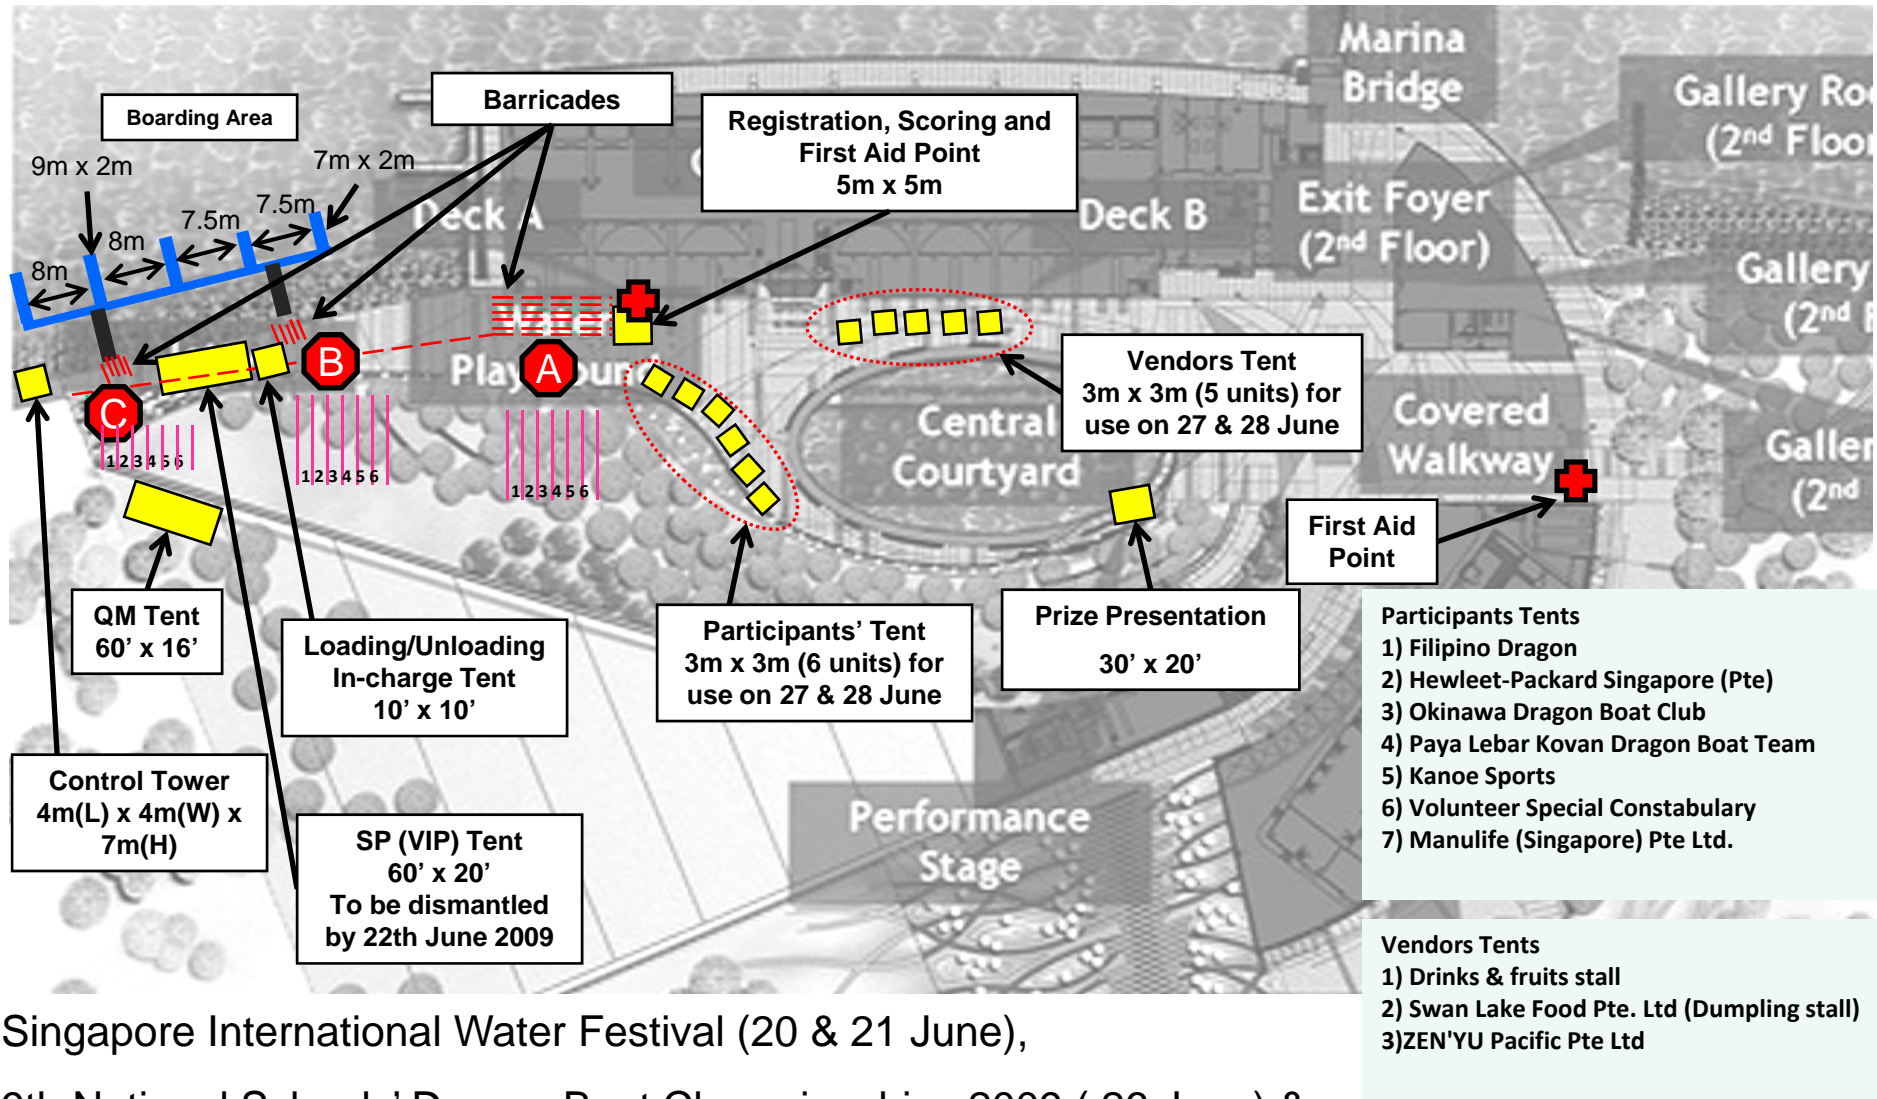

Marina Barrage

Singapore International Water Festival (20 & 21 June),
 9th National Schools' Dragon Boat Championships 2009 (26 June) &
 Singapore Dragon Boat Festival 2009 (27 & 28 June) Site Layout Plan

Barricade Plan at Point A (27 & 28 June)

Barricade Plan at Point B and C (27 & 28 June)